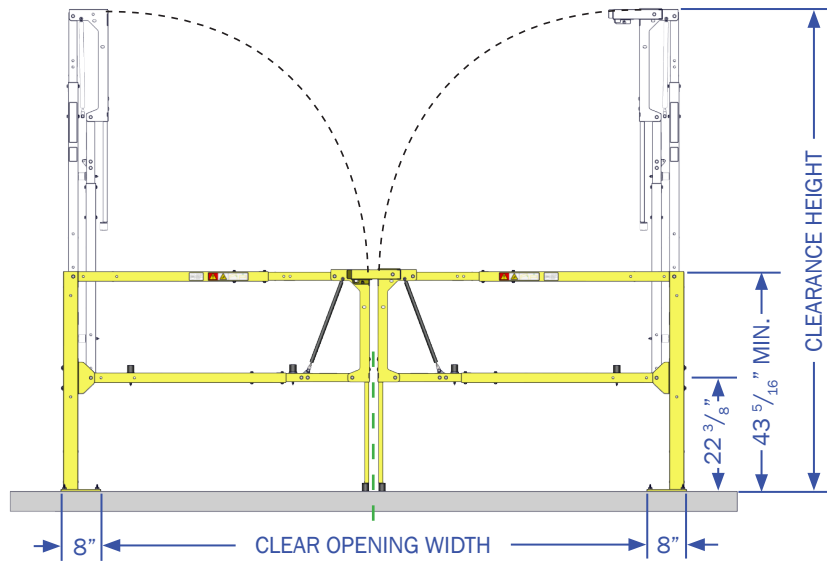

PAIRED SMART GATE MEASURING GUIDE & ORDER FORM

1150 S. 48TH STREET, GRAND FORKS, ND 58201
 Phone: 701.746.4519 | Toll Free: 877.446.1519
 Website: pssafetyaccess.com
 Email: 4psinfo@psindustries.com

EDGESAFE[®]
 Smart Gate

FRONT VIEW

TOP VIEW

QUOTATION REQUESTED

PAIRED SMART GATE ORDER

*For orders or product inquiries please email 4psinfo@psindustries.com

GATE MODEL/SIZE	GATE MODEL/SIZE			GATE QUANTITY
	MODEL	CLEAR OPENING WIDTH	CLEARANCE HEIGHT	OVERALL GATE WIDTH
ESGDBL-120-PCY		108"	95 1/2"	124"
		114"	101 1/2"	130"
		120"	101 1/2"	136"
		126"	107 1/2"	142"
		132"	107 1/2"	148"
		138"	113 1/2"	154"
		144"	113 1/2"	160"
		150"	119 1/2"	166"
		156"	119 1/2"	172"
		162"	125 1/2"	178"
ESGDBL-192-PCY		168"	125 1/2"	184"
		180"	131 1/2"	196"
		192"	153 1/2"	208"
		204"	153 1/2"	220"
		216"	164 1/2"	232"
ESGDBL-240-PCY		228"	164 1/2"	244"
		240"	176 1/2"	256"
		252"	176 1/2"	268"
		264"	188 1/2"	280"
		276"	188 1/2"	292"
ESGDBL-288-PCY		276"	188 1/2"	292"
		288"	200 1/2"	304"
		300"	200 1/2"	316"
		312"	212 1/2"	328"
		324"	212 1/2"	340"

-Put Gate quantity in white table cells.

FINISH OPTION	
PCY	Powder Coat Safety Yellow

**PAIRED SMART GATE (W/TOEBOARD)
MEASURING GUIDE & ORDER FORM**

1150 S. 48TH STREET, GRAND FORKS, ND 58201
Phone: 701.746.4519 | **Toll Free:** 877.446.1519
Website: pssafetyaccess.com
Email: 4psinfo@psindustries.com

NAME: DATE:
 ADDRESS: P.O.#:
 CITY, STATE, ZIP: TAG:
 PHONE: SHIP VIA:

GATE MODEL/SIZE	GATE MODEL/SIZE			GATE QUANTITY
	MODEL	CLEAR OPENING WIDTH	CLEARANCE HEIGHT	PCY
ESGDBL-120-PCY QTY 1 Toe Board Kit Part #: 515186 QTY 2	97"	95 1/2"	124"	
	103"	101 1/2"	130"	
	109"	101 1/2"	136"	
	115"	107 1/2"	142"	
	121"	107 1/2"	148"	
	127"	113 1/2"	154"	
	133"	113 1/2"	160"	
	139"	119 1/2"	166"	
	145"	119 1/2"	172"	
	151"	125 1/2"	178"	
157"	125 1/2"	184"		