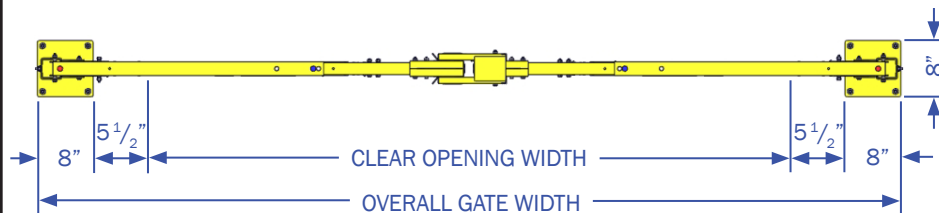

FRONT VIEW

TOP VIEW

QUOTATION REQUESTED

PAIRED SMART GATE ORDER

*For orders or product inquiries please email 4psinfo@psindustries.com

GATE MODEL/SIZE	GATE MODEL/SIZE			GATE QUANTITY
	MODEL	CLEAR OPENING WIDTH	CLEARANCE HEIGHT	OVERALL GATE WIDTH
ESGDBL-120-PCY		108"	95 1/2"	124"
		114"	101 1/2"	130"
		120"	101 1/2"	136"
		126"	107 1/2"	142"
		132"	107 1/2"	148"
		138"	113 1/2"	154"
		144"	113 1/2"	160"
		150"	119 1/2"	166"
		156"	119 1/2"	172"
		162"	125 1/2"	178"
ESGDBL-192-PCY		168"	125 1/2"	184"
		180"	131 1/2"	196"
		192"	153 1/2"	208"
		204"	153 1/2"	220"
		216"	164 1/2"	232"
ESGDBL-240-PCY		228"	164 1/2"	244"
		240"	176 1/2"	256"
		252"	176 1/2"	268"
		264"	188 1/2"	280"
		276"	188 1/2"	292"
ESGDBL-288-PCY		276"	188 1/2"	292"
		288"	200 1/2"	304"
		300"	200 1/2"	316"
		312"	212 1/2"	328"
		324"	212 1/2"	340"

-Put Gate quantity in white table cells.

FINISH OPTION	
PCY	Powder Coat Safety Yellow

**PAIRED SMART GATE (W/TOEBOARD)
MEASURING GUIDE & ORDER FORM**

1150 S. 48TH STREET, GRAND FORKS, ND 58201
Phone: 701.746.4519 | **Toll Free:** 877.446.1519
Website: pssafetyaccess.com
Email: 4psinfo@psindustries.com

EDGESAFE[®]
Smart Gate

FRONT VIEW

TOP VIEW

QUOTATION REQUESTED

PAIRED SMART GATE ORDER (W/ TOEBOARD)

SOLD/QUOTE TO:

NAME:
 COMPANY:
 ADDRESS:
 CITY, STATE, ZIP:
 PHONE: FAX:
 EMAIL:

SHIP TO:

NAME: DATE:
 ADDRESS: P.O.#:
 CITY, STATE, ZIP: TAG:
 PHONE: SHIP VIA:

GATE MODEL/SIZE	GATE MODEL/SIZE			GATE QUANTITY
	MODEL	CLEAR OPENING WIDTH	CLEARANCE HEIGHT	PCY
ESGDBL-120-PCY QTY 1 Toe Board Kit Part #: 515186 QTY 2	97"	95 1/2"	124"	
	103"	101 1/2"	130"	
	109"	101 1/2"	136"	
	115"	107 1/2"	142"	
	121"	107 1/2"	148"	
	127"	113 1/2"	154"	
	133"	113 1/2"	160"	
	139"	119 1/2"	166"	
	145"	119 1/2"	172"	
	151"	125 1/2"	178"	
157"	125 1/2"	184"		