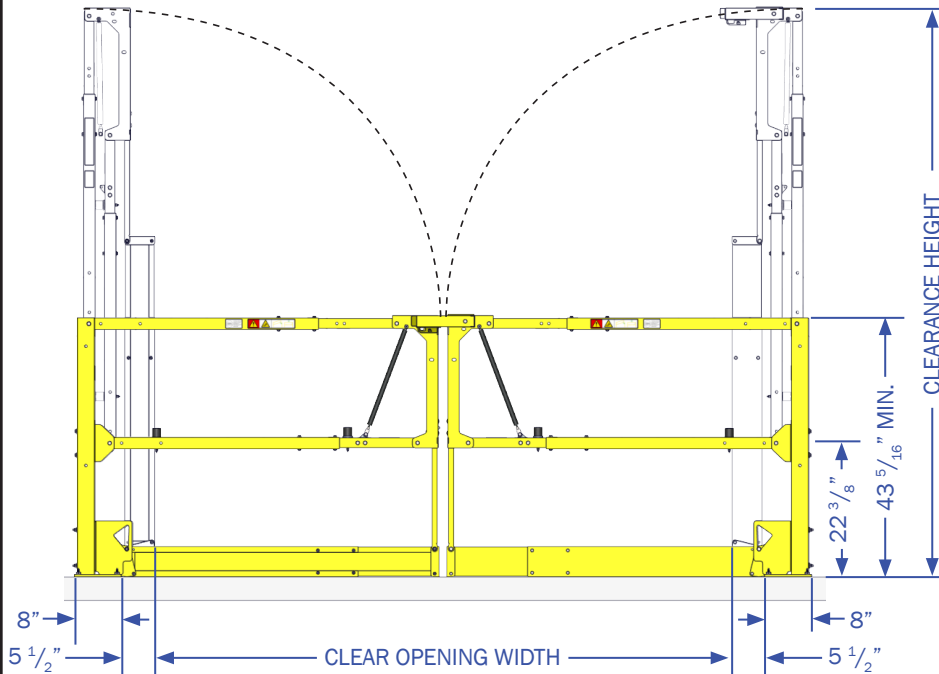

FRONT VIEW

TOP VIEW

QUOTATION REQUESTED

PAIRED SMART GATE ORDER

*For orders or product inquiries please email 4psinfo@psindustries.com

GATE MODEL/SIZE	GATE MODEL/SIZE			GATE QUANTITY
	MODEL	CLEAR OPENING WIDTH	CLEARANCE HEIGHT	OVERALL GATE WIDTH
ESGDBL-120-PCY		108"	95 1/2"	124"
		114"	101 1/2"	130"
		120"	101 1/2"	136"
		126"	107 1/2"	142"
		132"	107 1/2"	148"
		138"	113 1/2"	154"
		144"	113 1/2"	160"
		150"	119 1/2"	166"
		156"	119 1/2"	172"
		162"	125 1/2"	178"
ESGDBL-192-PCY		168"	125 1/2"	184"
		180"	131 1/2"	196"
		192"	153 1/2"	208"
		204"	153 1/2"	220"
		216"	164 1/2"	232"
ESGDBL-240-PCY		228"	164 1/2"	244"
		240"	176 1/2"	256"
		252"	176 1/2"	268"
		264"	188 1/2"	280"
		276"	188 1/2"	292"
ESGDBL-288-PCY		276"	188 1/2"	292"
		288"	200 1/2"	304"
		300"	200 1/2"	316"
		312"	212 1/2"	328"
		324"	212 1/2"	340"

-Put Gate quantity in white table cells.

FINISH OPTION	
PCY	Powder Coat Safety Yellow

**PAIRED SMART GATE (W/TOEBOARD)
MEASURING GUIDE & ORDER FORM**

1150 S. 48TH STREET, GRAND FORKS, ND 58201
Phone: 701.746.4519 | **Toll Free:** 877.446.1519
Website: pssafetyaccess.com
Email: 4psinfo@psindustries.com

EDGESAFE[®]
Smart Gate

FRONT VIEW

TOP VIEW

QUOTATION REQUESTED

PAIRED SMART GATE ORDER (W/ TOEBOARD)

SOLD/QUOTE TO:

NAME:
 COMPANY:
 ADDRESS:
 CITY, STATE, ZIP:
 PHONE: FAX:
 EMAIL:

SHIP TO:

NAME: DATE:
 ADDRESS: P.O.#:
 CITY, STATE, ZIP: TAG:
 PHONE: SHIP VIA:

GATE MODEL/SIZE	GATE MODEL/SIZE			GATE QUANTITY
	MODEL	CLEAR OPENING WIDTH	CLEARANCE HEIGHT	PCY
ESGDBL-120-PCY QTY 1 Toe Board Kit Part #: 515186 QTY 2	97"	95 1/2"	124"	
	103"	101 1/2"	130"	
	109"	101 1/2"	136"	
	115"	107 1/2"	142"	
	121"	107 1/2"	148"	
	127"	113 1/2"	154"	
	133"	113 1/2"	160"	
	139"	119 1/2"	166"	
	145"	119 1/2"	172"	
	151"	125 1/2"	178"	
157"	125 1/2"	184"		