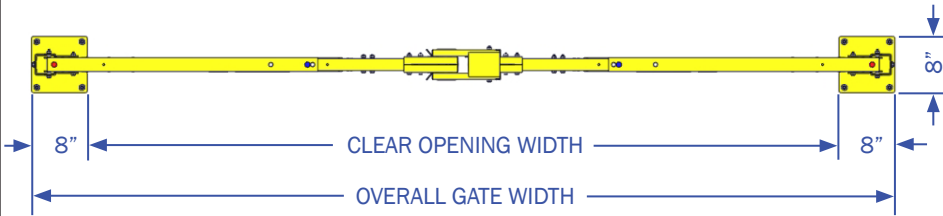

PAIRED SMART GATE MEASURING GUIDE & ORDER FORM

1150 S. 48TH STREET, GRAND FORKS, ND 58201
 Phone: 701.746.4519 | Toll Free: 877.446.1519
 Website: pssafetyaccess.com
 Email: 4psinfo@psindustries.com

EDGESAFE[®]
 Smart Gate

FRONT VIEW

TOP VIEW

QUOTATION REQUESTED

PAIRED SMART GATE ORDER

*For orders or product inquiries please email 4psinfo@psindustries.com

GATE MODEL/SIZE	GATE MODEL/SIZE			GATE QUANTITY
	MODEL	CLEAR OPENING WIDTH	CLEARANCE HEIGHT	OVERALL GATE WIDTH
ESGDBL-120-PCY		108"	95 1/2"	124"
		114"	101 1/2"	130"
		120"	101 1/2"	136"
		126"	107 1/2"	142"
		132"	107 1/2"	148"
		138"	113 1/2"	154"
		144"	113 1/2"	160"
		150"	119 1/2"	166"
		156"	119 1/2"	172"
		162"	125 1/2"	178"
ESGDBL-192-PCY		168"	125 1/2"	184"
		180"	131 1/2"	196"
		192"	153 1/2"	208"
		204"	153 1/2"	220"
		216"	164 1/2"	232"
ESGDBL-240-PCY		228"	164 1/2"	244"
		240"	176 1/2"	256"
		252"	176 1/2"	268"
		264"	188 1/2"	280"
		276"	188 1/2"	292"
ESGDBL-288-PCY		276"	188 1/2"	292"
		288"	200 1/2"	304"
		300"	200 1/2"	316"
		312"	212 1/2"	328"
		324"	212 1/2"	340"

-Put Gate quantity in white table cells.

FINISH OPTION	
PCY	Powder Coat Safety Yellow

**PAIRED SMART GATE (W/TOEBOARD)
MEASURING GUIDE & ORDER FORM**

1150 S. 48TH STREET, GRAND FORKS, ND 58201
Phone: 701.746.4519 | **Toll Free:** 877.446.1519
Website: pssafetyaccess.com
Email: 4psinfo@psindustries.com